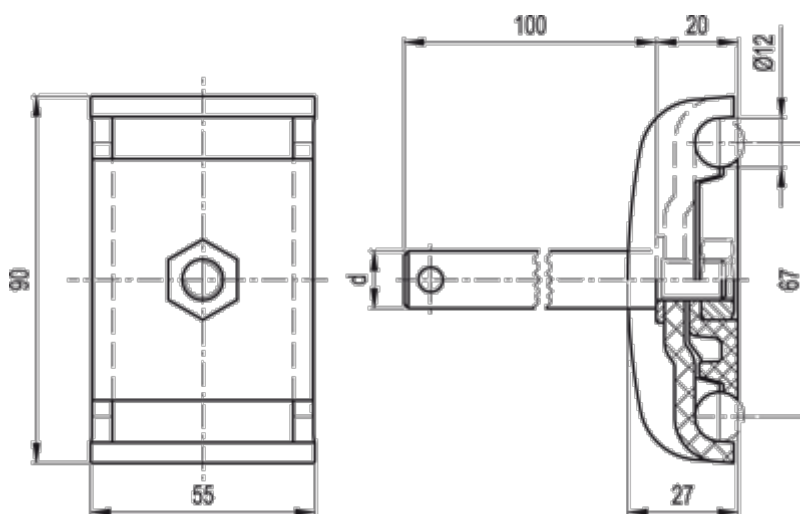

Data Sheet

Article number: 2310419681
Description: E+G Guide rail clamp
MPG-2C-P12

Measures

d = 12
Weight (g) = 205